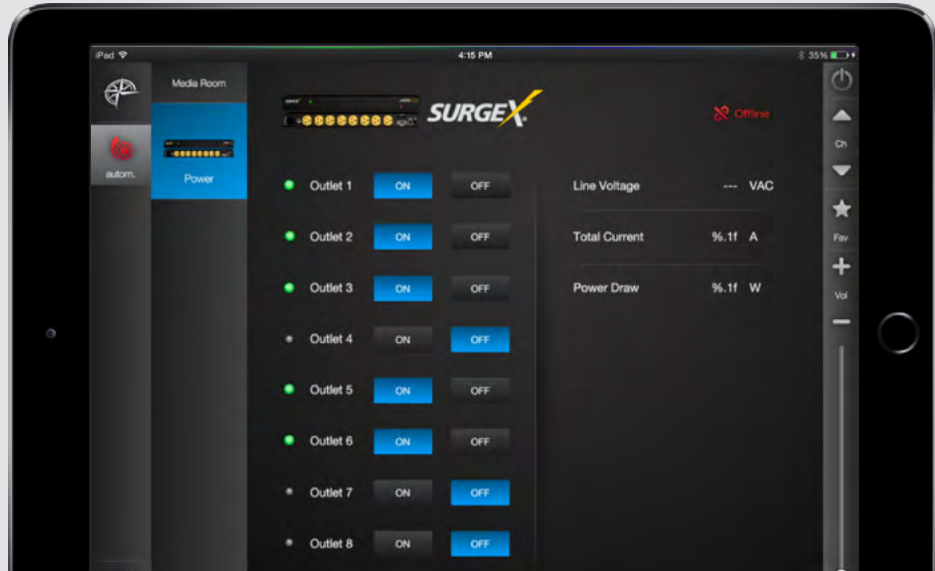

SurgeX[®] Axess Elite Module Available on the Compass Control[®]

SurgeX Axess Elite System is now compatible with the Compass Control[®] System, the first fully integrated major control system built from the ground up to use iOS & Android devices – as its backbone.

Key Digital has developed a driver and a pre-configured GUI template for their Compass Control[®] system to interface with SurgeX Axess Elite System. Compass Control[®] module enables seamless integration of Axess Elite in the Compass Control environment while greatly reducing the installation time for integrators. Module provides system users outlet-level control, monitoring and management of a system's energy and power usage with additional temperature, voltage, and current draw measurements, while having access to a fully integrated control system with additional video, audio, lighting, climate, security, and automation controls.

Module Features:

- › Bi-Directional Control of Smart IP Power Management Systems
- › Driver and Module available
- › Outlet Control

SurgeX is a registered trademark of SurgeX / Electronic Systems Protection, Inc. Compass Control is a registered trademark of Key Digital. Key Digital is not affiliated, associated, authorized, endorsed by, or in any way officially connected with SurgeX / Electronic Systems Protection, Inc.