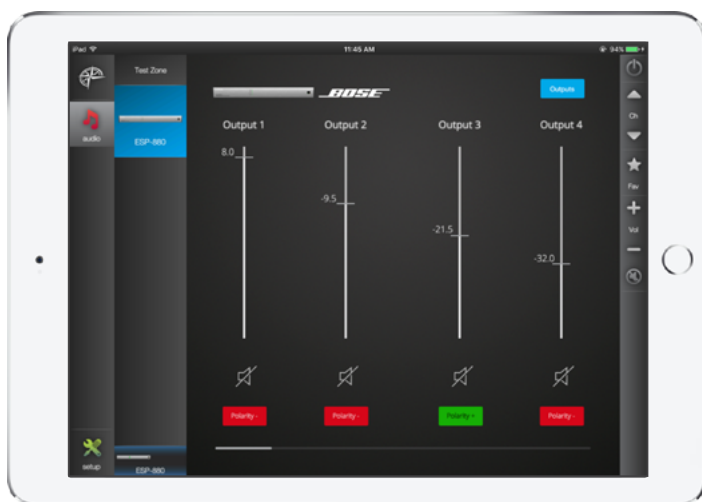

BOSE® ControlSpace® ESP-880 Module Now Available on the Compass Control® Professional

BOSE® ControlSpace® ESP-880 DSP is now compatible with the Compass Control® Pro System, the first fully integrated major control system built from the ground up to use iOS & Android devices – as its backbone.

Compass Control® now offers integrators a plug-and-play solution with a BOSE® ControlSpace® ESP-880 module consisting of a bi-directional TCP/IP driver and a pre-configured GUI template. Using the Compass Control® Pro app, users will gain access to key Audio Control features in one elegant interface, and incredible sound quality from BOSE® ControlSpace® ESP-880, while having access to an integrated control system with additional video, climate, security, and automation controls.

Module Features:

- › Bi-directional Feedback:
 - › Mix Level, Mix Selection, Mix Mute Control
 - › Input Level, Mute, Phantom Control
 - › Output Level, Mute, Polarity Control

Biamp and Nexia are registered trademarks of Biamp Systems. Compass Control is a registered trademark of Key Digital. Key Digital Systems, Inc. is not affiliated, associated, authorized, endorsed by, or in any way officially connected with Biamp Systems.