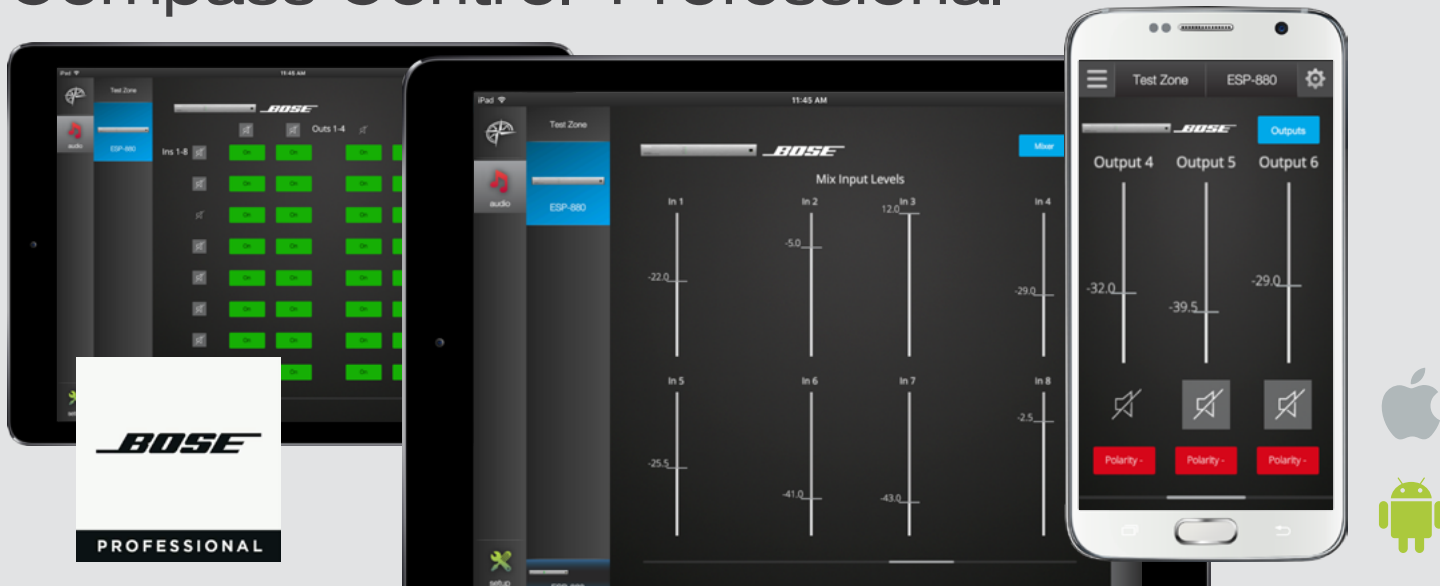

BOSE® ControlSpace® ESP-880 Module Now Available on the Compass Control® Professional

BOSE® ControlSpace® ESP-880 DSP is now compatible with the Compass Control® Pro System, the first fully integrated major control system built from the ground up to use iOS & Android devices – as its backbone.

Compass Control® now offers integrators a plug-and-play solution with a BOSE® ControlSpace® ESP-880 module consisting of a bi-directional TCP/IP driver and a pre-configured GUI template. Using the Compass Control® Pro app, users will gain access to key Audio Control features in one elegant interface, and incredible sound quality from BOSE® ControlSpace® ESP-880, while having access to an integrated control system with additional video, climate, security, and automation controls.

Module Features:

- › Bi-directional Feedback:
 - › Mix Level, Mix Selection, Mix Mute Control
 - › Input Level, Mute, Phantom Control
 - › Output Level, Mute, Polarity Control

Biamp and Nexia are registered trademarks of Biamp Systems. Compass Control is a registered trademark of Key Digital. Key Digital Systems, Inc. is not affiliated, associated, authorized, endorsed by, or in any way officially connected with Biamp Systems.